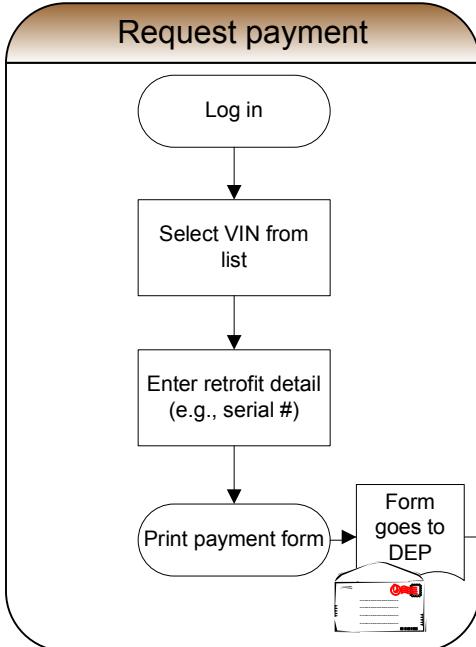

MassDEP Diesel School Bus Retrofit Program

Bus Owner

Vendor

DEP Admin