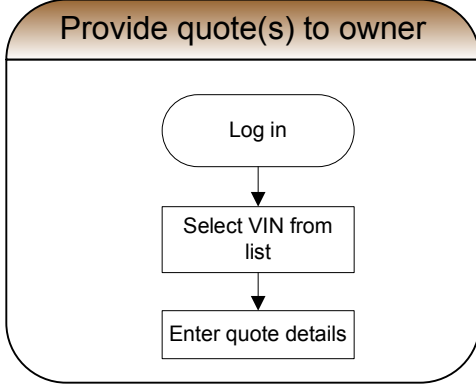

MassDEP Diesel School Bus Retrofit Program

Bus Owner

Vendor

DEP Admin