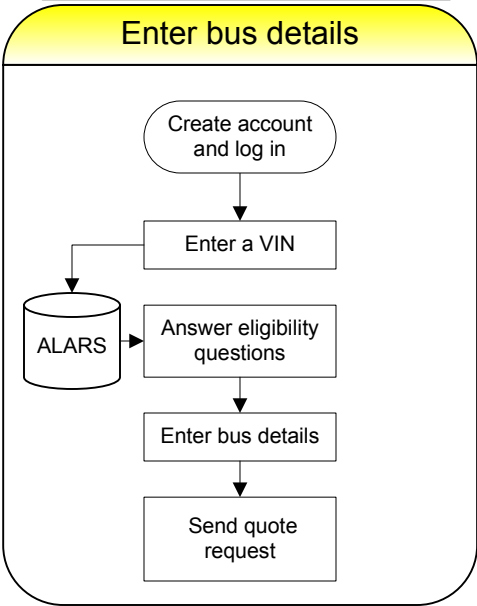

MassDEP Diesel School Bus Retrofit Program

Bus Owner

Vendor

DEP Admin