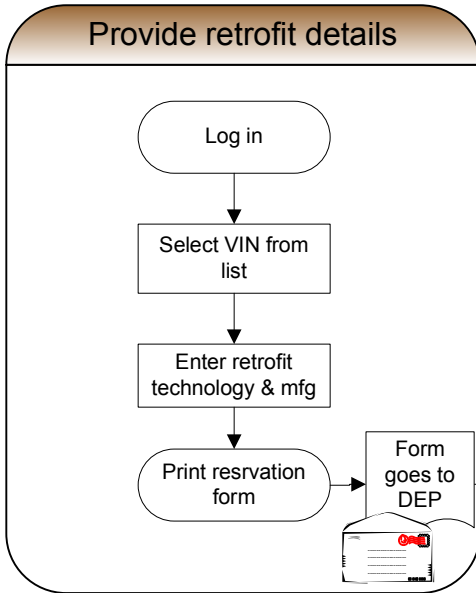

MassDEP Diesel School Bus Retrofit Program

Bus Owner

Vendor

DEP Admin